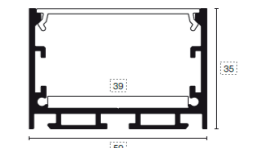

PROFILES AND ENDCAPS

Article Number	Product Name
2.01.1038	Alupro Plus XLW LED profile + cover PC opal 2.5m
2.01.1039	Alupro Plus XLW LED profile endcap closed (2 pieces for surface mounted profile)
2.01.1040	Alupro Plus XLM LED profile mounting clip (suitable for surface or pendant mounting)
2.01.1041	Alupro Plus XLM suspension cable set 2m