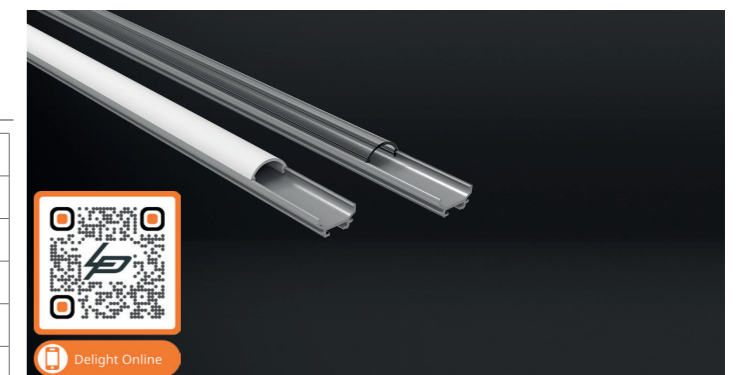

Original

Product name	Alupro LED profile Original
Color	Aluminium
Length	2m
Width	21,2mm
Height	19,5mm
Max. LED strip power	14,4W/m