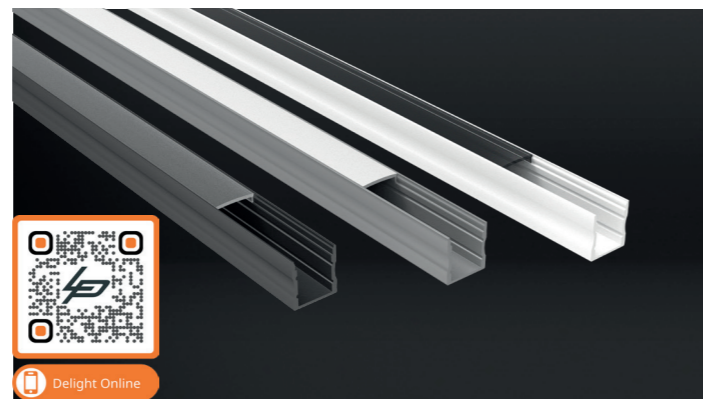

Curve surface mounted 8mm

| | |
|-----------------------------|--|
| Product name | Alupro LED profile curve surface mounted 8mm |
| Color | Aluminium, white and black |
| Length | 2m |
| Width | 17,2mm |
| Height | 8mm |
| Max. LED strip power | 14,4 W/m |

Curve surface mounted 15mm

| | |
|-----------------------------|--|
| Product name | Alupro LED profile curve surface mounted 8mm |
| Color | Aluminium, white and black |
| Length | 2m |
| Width | 17,2mm |
| Height | 15,3mm |
| Max. LED strip power | 14,4 W/m |