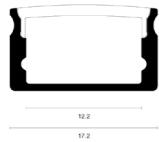

COVERS AND MOUNTING CLIPS

Article No.

2.01.0607	Alupro LED profile curve cover PMMA lens 60° 2m
2.01.0605	Alupro LED profile curve cover PMMA matt 2m
2.01.0604	Alupro LED profile curve cover PMMA opal 2m
2.01.0606	Alupro LED profile curve cover PMMA transparent 2m
2.01.0613	Alupro LED profile curve mounting clip for profile 2m surface mounted 8mm & 15mm