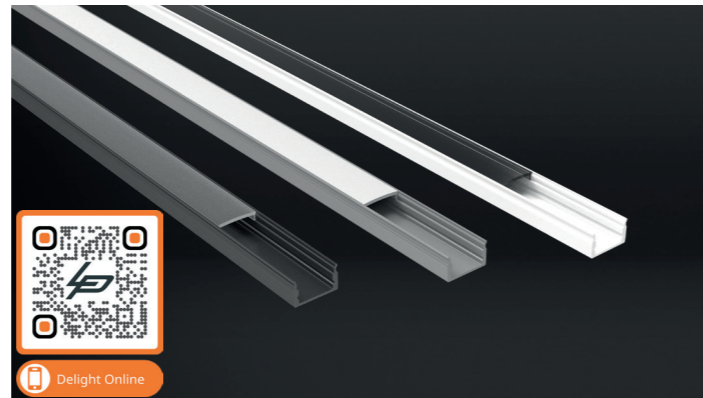

Curve surface mounted 8mm

| | |
|-----------------------------|--|
| Product name | Alupro LED profile curve surface mounted 8mm |
| Color | Aluminium, white and black |
| Length | 2m |
| Width | 17,2mm |
| Height | 8mm |
| Max. LED strip power | 14,4 W/m |

PROFILES AND ENDCAPS

| Aluminium | White | Black | |
|------------------|------------------|------------------|---|
| 2.01.0609 | 2.01.1295 | 2.01.1294 | Alupro LED profile curve aluminium 2m surface mounted 8mm |
| 2.01.0615 | 2.01.1302 | 2.01.1303 | Alupro LED profile curve endcap closed for profile 2m surface mounted 8mm |
| 2.01.0614 | 2.01.1306 | 2.01.1307 | Alupro LED profile curve endcap open for profile 2m surface mounted 8mm |

Curve surface mounted 15mm

| | |
|-----------------------------|--|
| Product name | Alupro LED profile curve surface mounted 8mm |
| Color | Aluminium, white and black |
| Length | 2m |
| Width | 17,2mm |
| Height | 15,3mm |
| Max. LED strip power | 14,4 W/m |