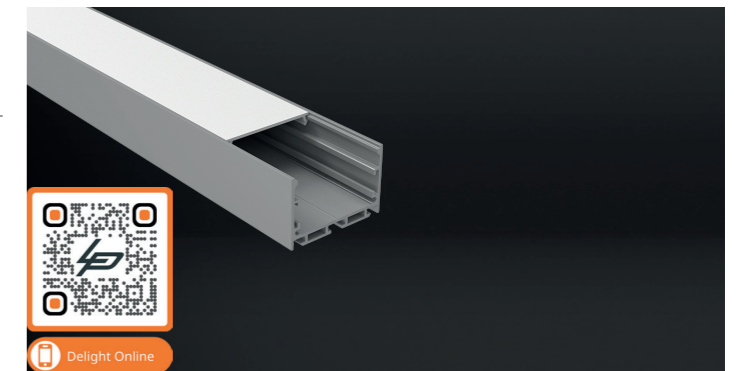

XLW Plus

Product name	Alupro LED profile XLW
Color	Aluminium
Length	2,5m
Width	50mm
Height	35mm
Max. LED strip power	28W/m