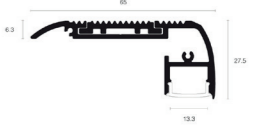

PROFILES AND ENDCAPS

Aluminium	White	Black	
-	-	2.01.1020	Alupro LED profile Stairs R Plus + cover PC opal surface mounted 2m
-	-	2.01.1021	Alupro LED profile Stairs R Plus endcap (2 pieces, 1 open, 1 closed) for profile surface mounted