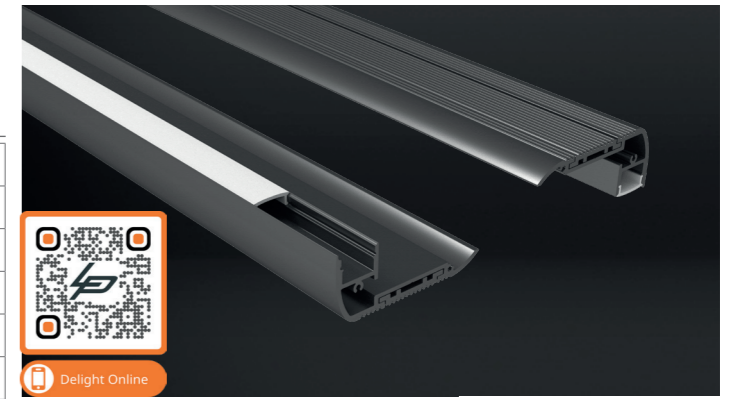

Stairs R Plus

Product name	Alupro LED profile Stairs R Plus
Color	Black
Length	2m
Width	65mm
Height	27,5mm
Max. LED strip power	14,4 W/m